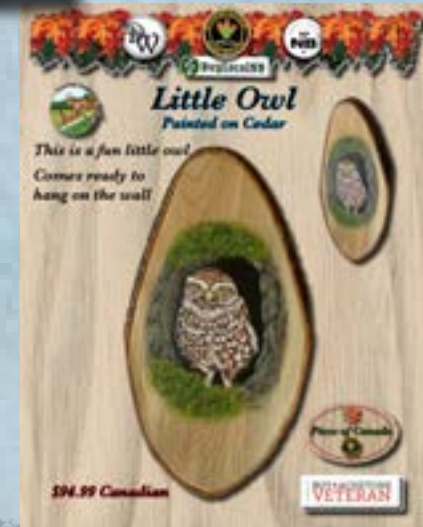

Medium: Acrylic

Specifications: 19 x 15

This painting is a snapshot in time of a perfect moment of sharing. The horses were just given their Christmas Dinner and are about to share it with several local wild deer. If you look deep into the painting, you will see the farmer looking back at you with a Christmas smile.

Prints by the artist are available on heavy canvas.

Back to index

Time To Relax

Artist: Marie A Crosby

Medium: Acrylic

Specifications: 19 x 15

Time To Relax painting and prints. They are painted with incredible detail, displaying life in its actual harmonized state. Time to relax artwork is like looking out into the garden through a magical window for the first time and seeing all the life within your garden.

Prints by the artist are available on heavy canvas.

How to acquire this art: gary@dwcarving.com

Back to index

More of Marie Paintings

Back to index

Marie is an experienced and talented painter. She has created works of art for most of her life. Check out our Paintings and Prints page for more information.